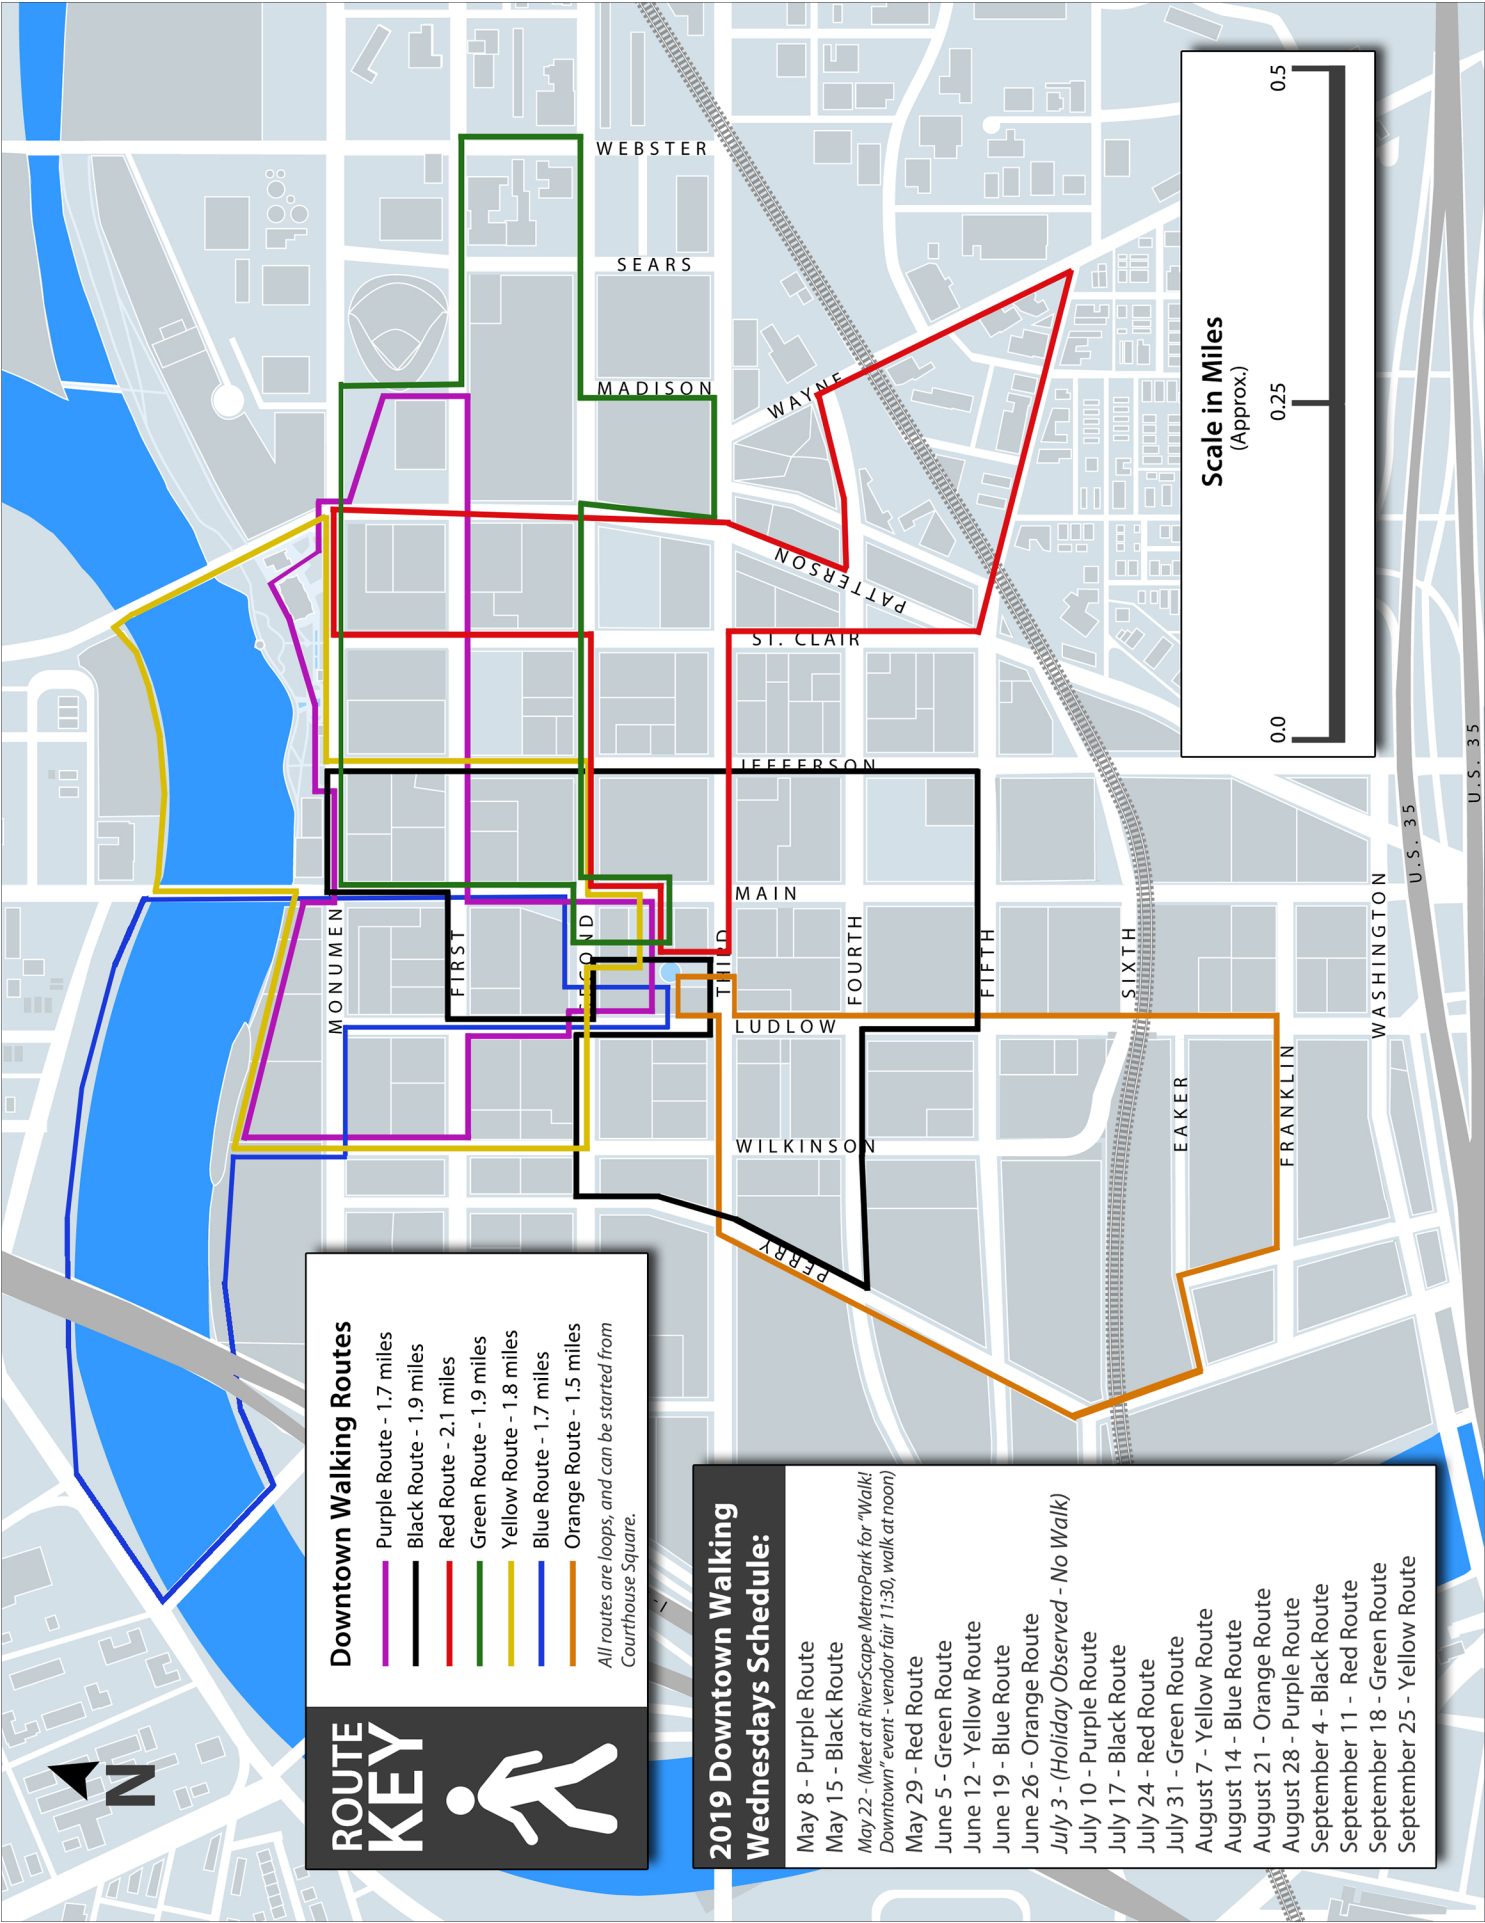

These fun walks feature a different downtown route each week, taking you past a variety of landmarks and parts of our city while introducing you to other downtown workers who like to walk.

- Start your walk at **Courthouse Square** during its free "The Square Is Where" entertainment
 - Walks can be self-guided, so you can start at any time. But, **if you'd like to walk with a group,** plan to depart from Courthouse Square at **12:10 p.m.**
 - All walking routes are loops, and short enough to complete in **30-45 minutes,** so you can easily fit in a walk during your lunch hour.
 - Does your employer have a wellness program, or do you just like to track your own progress? Stop by the Downtown Dayton Partnership table at Courthouse Square and grab a Downtown Walking Wednesdays **punch card**. Each week you walk with the group, have your card punched. Show the card to your employer as proof of your participation.
- (Business wellness programs vary. Check with your employer regarding rules for your particular plan to see if Downtown Walking Wednesdays qualifies.)*

All routes are loops, and can be started from Courthouse Square.

2019 Downtown Walking Wednesdays Schedule:

- May 8 - Purple Route
- May 15 - Black Route
- May 22 - (Meet at RiverScape MetroPark for "Walk! Downtown" event - vendor fair 11:30, walk at noon)
- May 29 - Red Route
- June 5 - Green Route
- June 12 - Yellow Route
- June 19 - Blue Route
- June 26 - Orange Route
- July 3 - (Holiday Observed - No Walk)
- July 10 - Purple Route
- July 17 - Black Route
- July 24 - Red Route
- July 31 - Green Route
- August 7 - Yellow Route
- August 14 - Blue Route
- August 21 - Orange Route
- August 28 - Purple Route
- September 4 - Black Route
- September 11 - Red Route
- September 18 - Green Route
- September 25 - Yellow Route